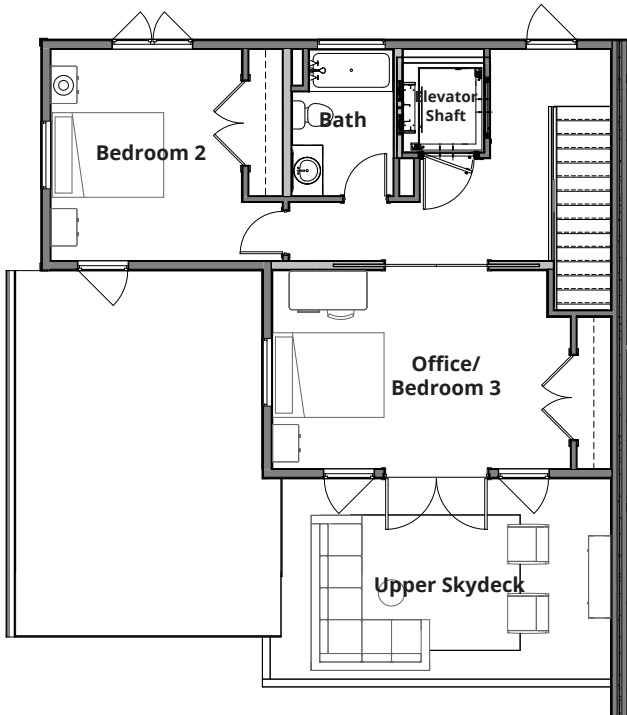

Building D: Main Level

4 Bedrooms • 3 Baths • 1 Half Bath. Heated Square Feet: 2251 sq ft

Building D: Upper Level

4 Bedrooms • 3 Baths • 1 Half Bath. Heated Square Feet: 2251 sq ft

Building D: Lower Level

4 Bedrooms • 3 Baths • 1 Half Bath. Heated Square Feet: 2251 sq ft