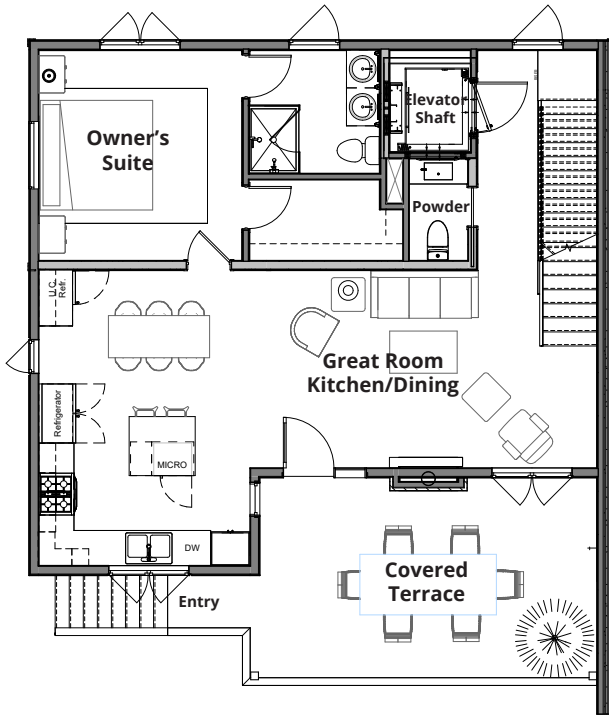

Building D: Main Level

4 Bedrooms • 3 Baths • 1 Half Bath. Heated Square Feet: 2251 sq ft

Building D: Upper Level

4 Bedrooms • 3 Baths • 1 Half Bath. Heated Square Feet: 2251 sq ft

Building D: Lower Level

4 Bedrooms • 3 Baths • 1 Half Bath. Heated Square Feet: 2251 sq ft