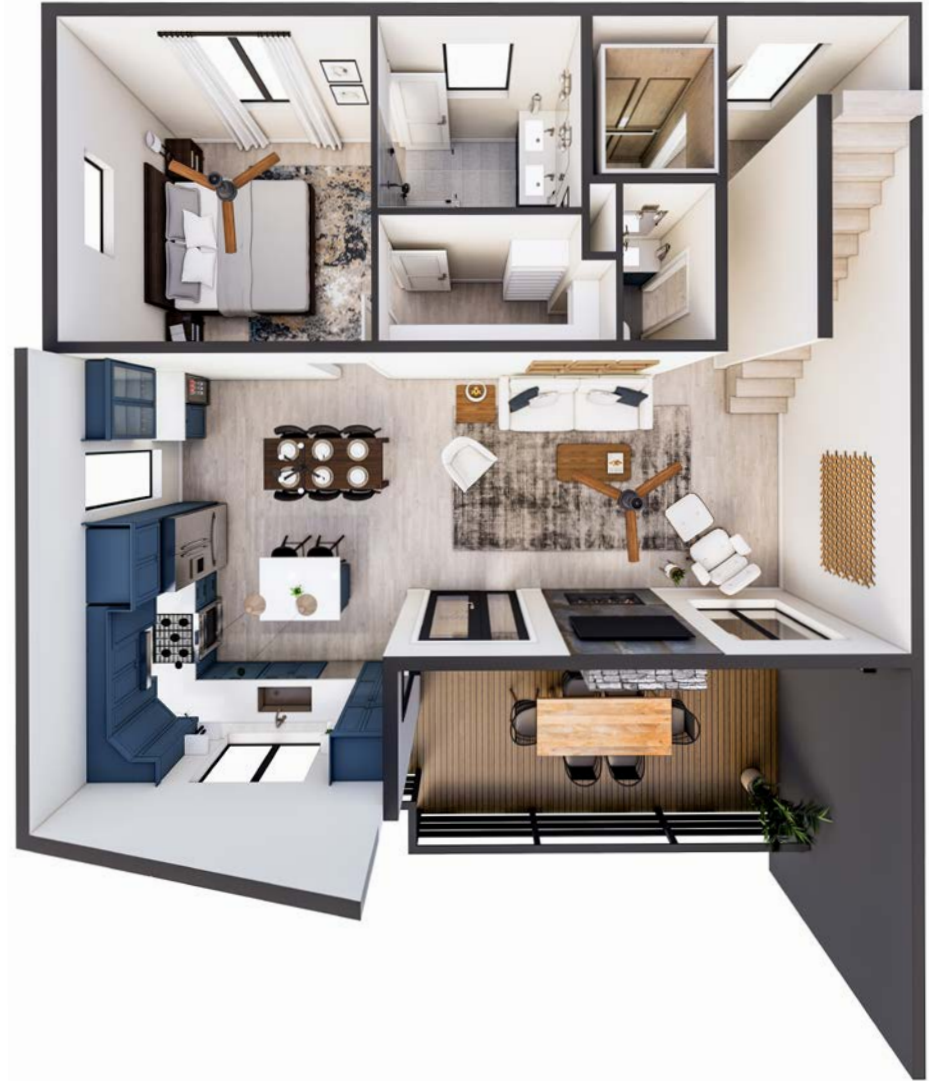

Building D: Main Level

4 Bedrooms • 3 Baths • 1 Half Bath. Heated Square Feet: 2251 sq ft

Building D: Upper Level

4 Bedrooms • 3 Baths • 1 Half Bath. Heated Square Feet: 2251 sq ft

Building D: Lower Level

4 Bedrooms • 3 Baths • 1 Half Bath. Heated Square Feet: 2251 sq ft