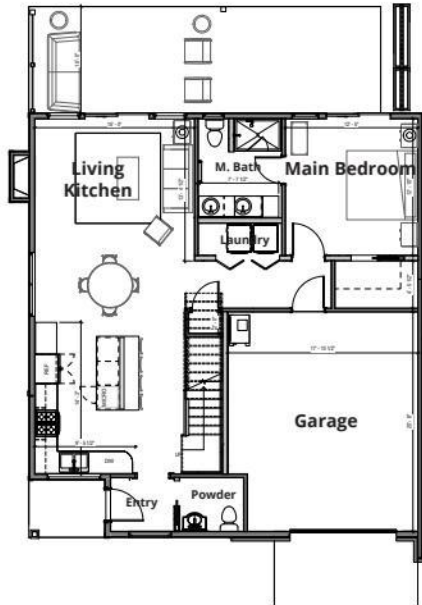

# The Chestnut

3-4 Bedrooms

2 Baths + 1 Half Bath

Heated Square Feet: 1,695 sq ft

First Floor  
1000 sq ft.

Upper Level  
695 sq ft.