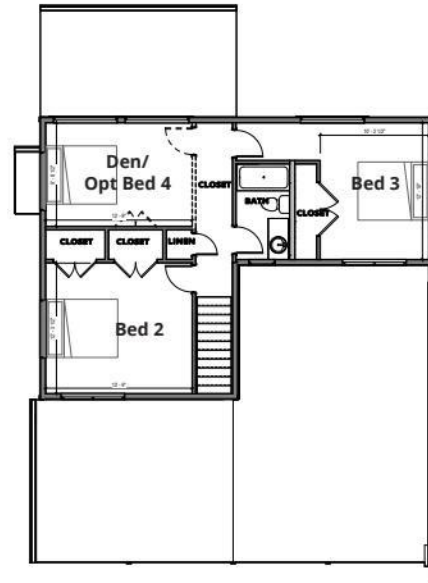

# The Chestnut

3-4 Bedrooms

2 Baths + 1 Half Bath

Heated Square Feet: 1,695 sq ft

First Floor  
1000 sq ft.

Upper Level  
695 sq ft.